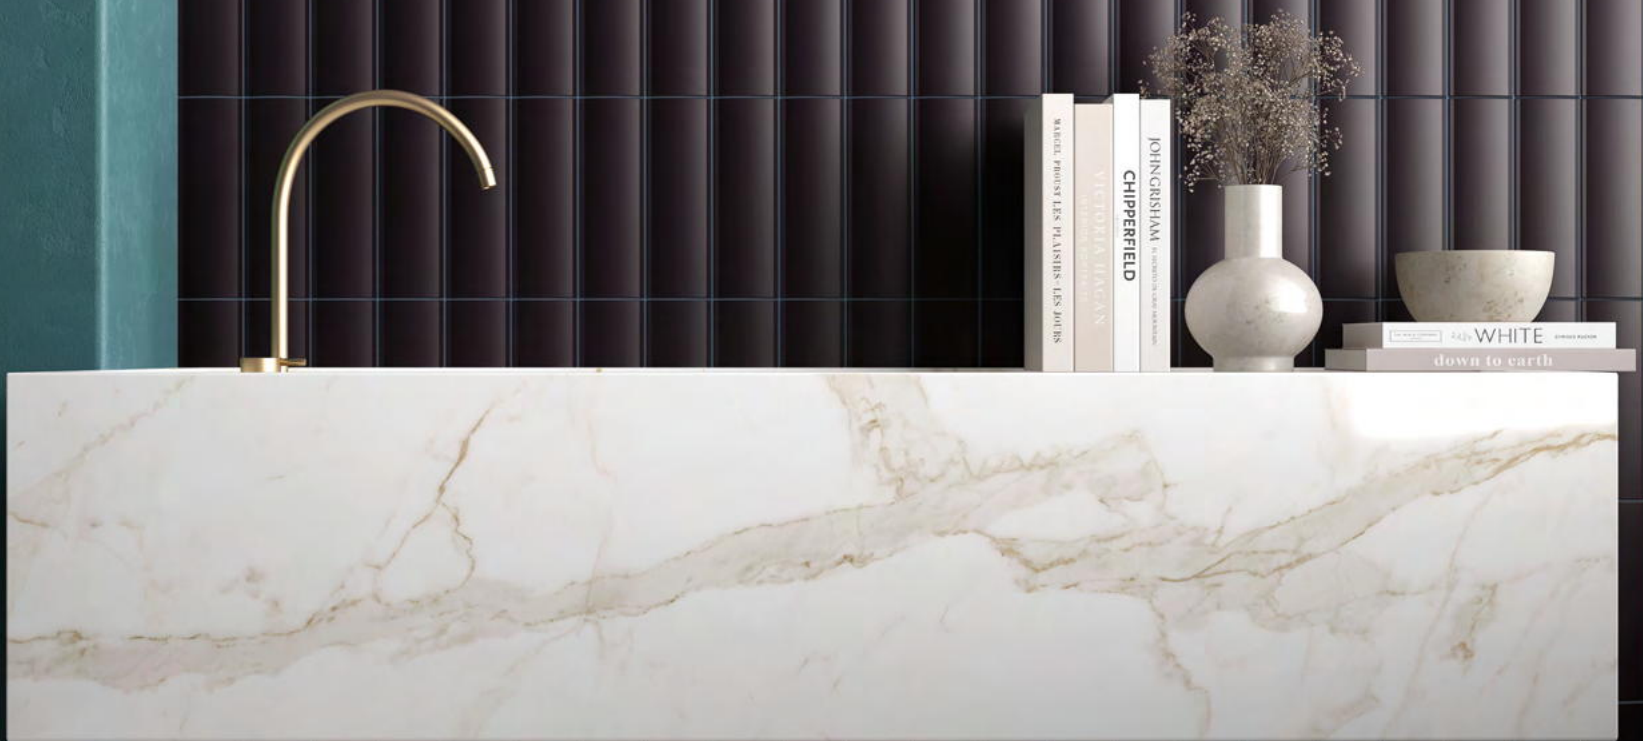

in

Cóncavo  
Concave

out

Convexo  
Convex

10

11

Vibe In Fair Pink Gloss 6,5 x 20cm / 2½" x 8"  
Corbel Vibe Fair Pink Gloss 2 x 20cm / 1" x 8"

Vibe Out Naval Gloss 6,5 x 20cm / 2½" x 8"