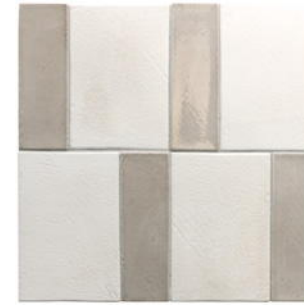

COFFEE GLOSS
5x15 **32323** EQ-10D
JOLLY COFFEE GLOSS
1,2X20 **32459** EQ-24

BLUE MOON GLOSS
5x15 **32327** EQ-10D
JOLLY BLUE MOON GLOSS
1,2X20 **32464** EQ-24

OIL BLUE GLOSS
5x15 **32328** EQ-10D
JOLLY OIL BLUE GLOSS
1,2X20 **32465** EQ-24

CHALK WHITE + MORCHELLA GLOSS

COAST + GOLDEN OCHRE GLOSS

DESERT + OIL BLUE GLOSS

AMBER BROWN + CRYSTAL PINK GLOSS

FOREST + PURA GLOSS

ETHER + BLUE MOON GLOSS

VOLCANIC + COFFEE GLOSS

VOLCANIC + WHITE GLOSS