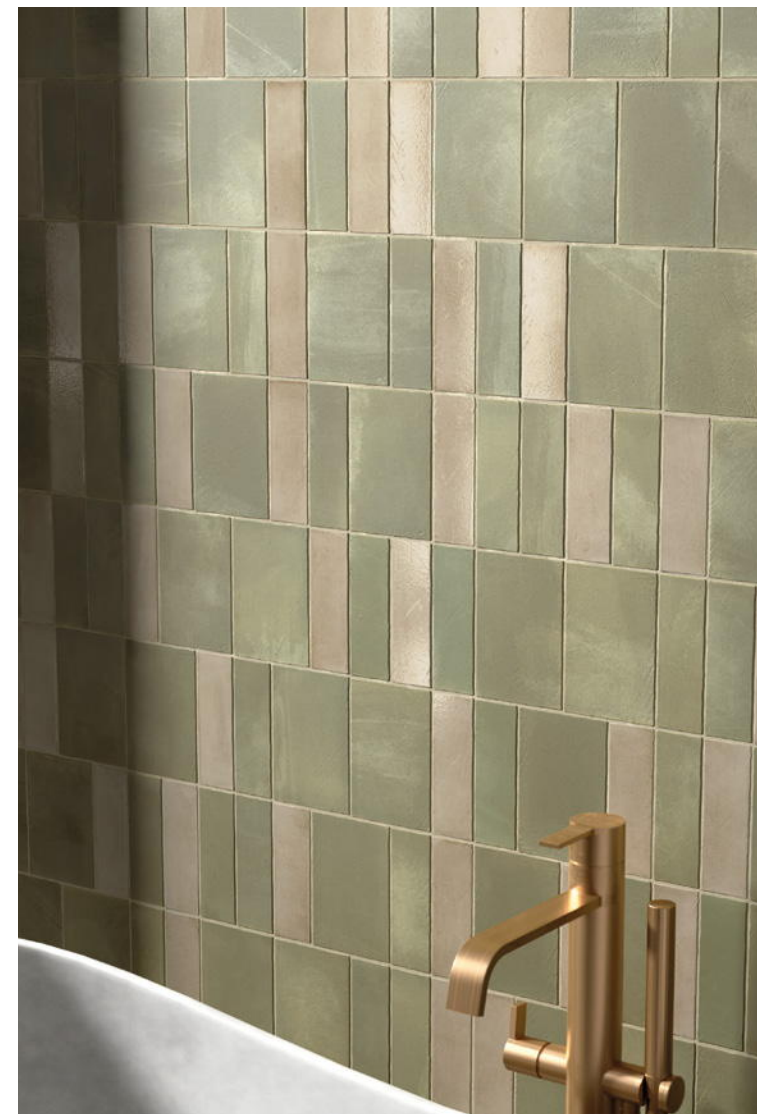

Distribución porcentual de los m² en el ambiente
Percentage distribution of square meters in the room scenes:
10x15 cm 48% m² | 5x15 cm 27% m² | GLOSS 5x15 cm 25% m²