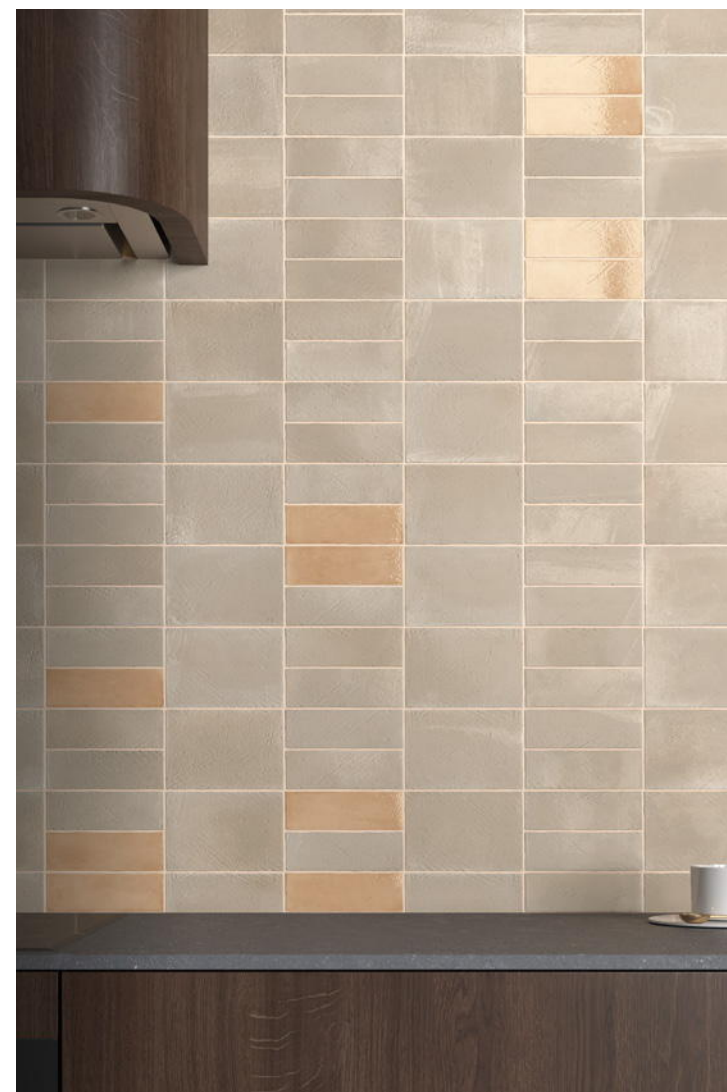

Distribución porcentual de los m² en el ambiente
Percentage distribution of square meters in the room scenes:
10x15 cm 49% m² | 5x15 cm 41% m² | GLOSS 5x15 cm 10% m²

MIYAKO COAST 5x15 cm / 2"x6" y 10x15 cm / 4"x6" + GOLDEN OCHRE
GLOSS 5x15 cm / 2"x6"