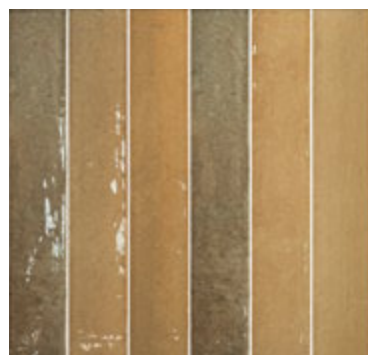

ISOLA

5x30

EQUIPE

ISOLA

Porcelánico
Porcelain tile

ISOLA represents unparalleled levels of quality and aesthetics, rediscovering the beauty of authentic ceramics and handcrafted pieces. It is available in eight colours with a gloss finish in a 5x30 format, bringing versatility and design to all projects.

BLUESTONE 32675 EQ-5
JOLLY BLUESTONE 32775 EQ-24

GOLDEN GLOW 32673 EQ-5
JOLLY GOLDEN GLOW 32773 EQ-24

MOSS 32677 EQ-5
JOLLY MOSS 32777 EQ-24

WATER GARDEN 32676 EQ-5
JOLLY WATER GARDEN 32776 EQ-24

IRON 32678 EQ-5
JOLLY IRON 32778 EQ-24