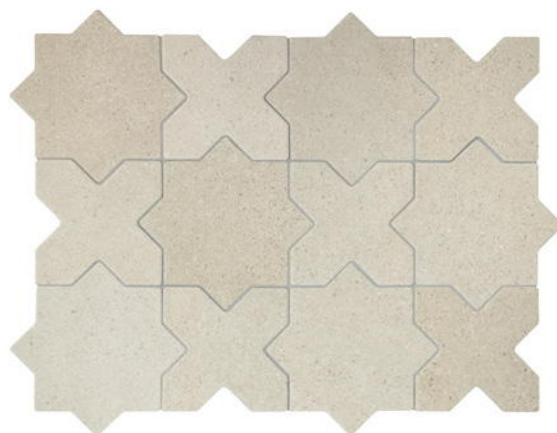

# ELDA

Porcelánico  
Porcelain tile

ELDA invites you to rediscover every detail, where the beauty of the material comes to life with a novel and versatile aesthetic. The 2 formats 12x12 (60 different patterns per color) and 16,8x16,8 (30 different patterns per color) and 5 colours adapt to different styles, enhancing the visual impact of any space.

ELDA CROSS SAND 12x12 cm / 5"x5" + STAR SAND 16,8x16,8 cm / 6,5"x6,5"

ELDA CROSS SAND 12x12 cm / 5"x5" + STAR SAND 16,8x16,8 cm / 6,5"x6,5"

ELDA CROSS GRAPHITE 12x12 cm / 5"x5" + STAR GRAPHITE 16,8x16,8 cm / 6,5"x6,5"

ELDA CROSS GRAPHITE 12x12 cm / 5"x5" + STAR GRAPHITE 16,8x16,8 cm / 6,5"x6,5"

ELDA CROSS WHITE 12x12 cm / 5"x5" + STAR WHITE 16,8x16,8 cm + 6,5"x6,5"

Formatos / Sizes / Formate / Formats

**Cross White** 32730 **EQ-10D**  
**Star White** 32724 **EQ-10D**

**Cross Sand** 32731 **EQ-10D**  
**Star Sand** 32725 **EQ-10D**

**Cross Grey** 32732 **EQ-10D**  
**Star Grey** 32726 **EQ-10D**

**Cross Graphite** 32729 **EQ-10D**  
**Star Graphite** 32723 **EQ-10D**