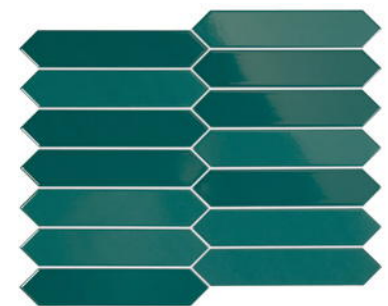

Blue Canard
25829 EQ-4