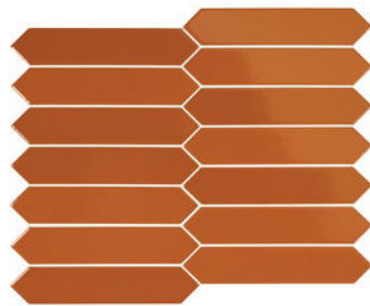

Arrow Adriatic Blue 5 x 25 cm / 2" x 10"

Arrow Russet 5 x 25 cm / 2" x 10" Carrara Hex. 17,5 x 20 cm / 7" x 8"

Arrow Blue Canard 5 x 25 cm / 2" x 10" Micro Grey 20 x 20 cm / 8" x 8"

Arrow Gardenia Cream 5 x 25 cm / 2" x 10"

Gardenia Cream
25825 EQ-4

Blush Pink
25823 EQ-4

Caribbean Blue
25832 EQ-4

Quicksilver
25833 EQ-4

Coffee
25824 EQ-4

Green Halite
25826 EQ-4

Blue Velvet
25831 EQ-4

Black
25836 EQ-4