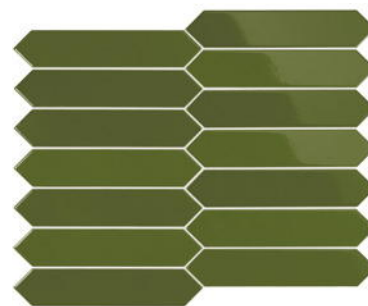

Green Kelp
25827 EQ-4